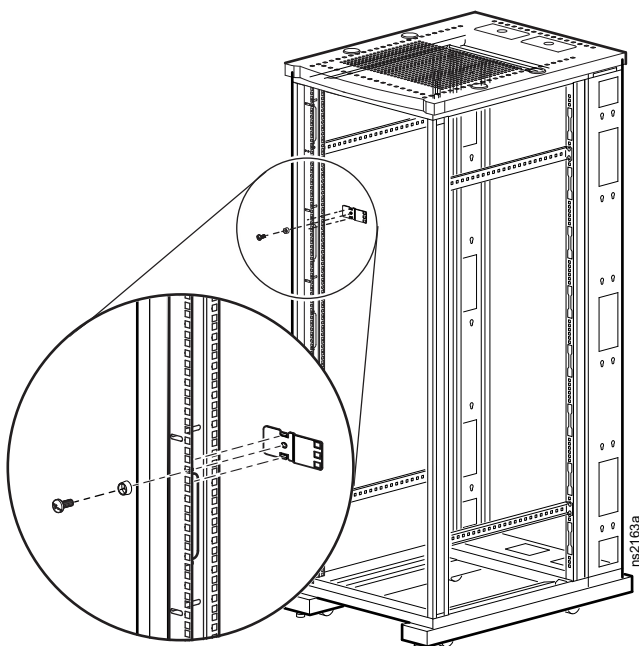

NetShelter™ EIA Adapter Kit 23 in. - 19 in.

AR8150

4

4

ns0140b

4

ns2163a

ns2165a