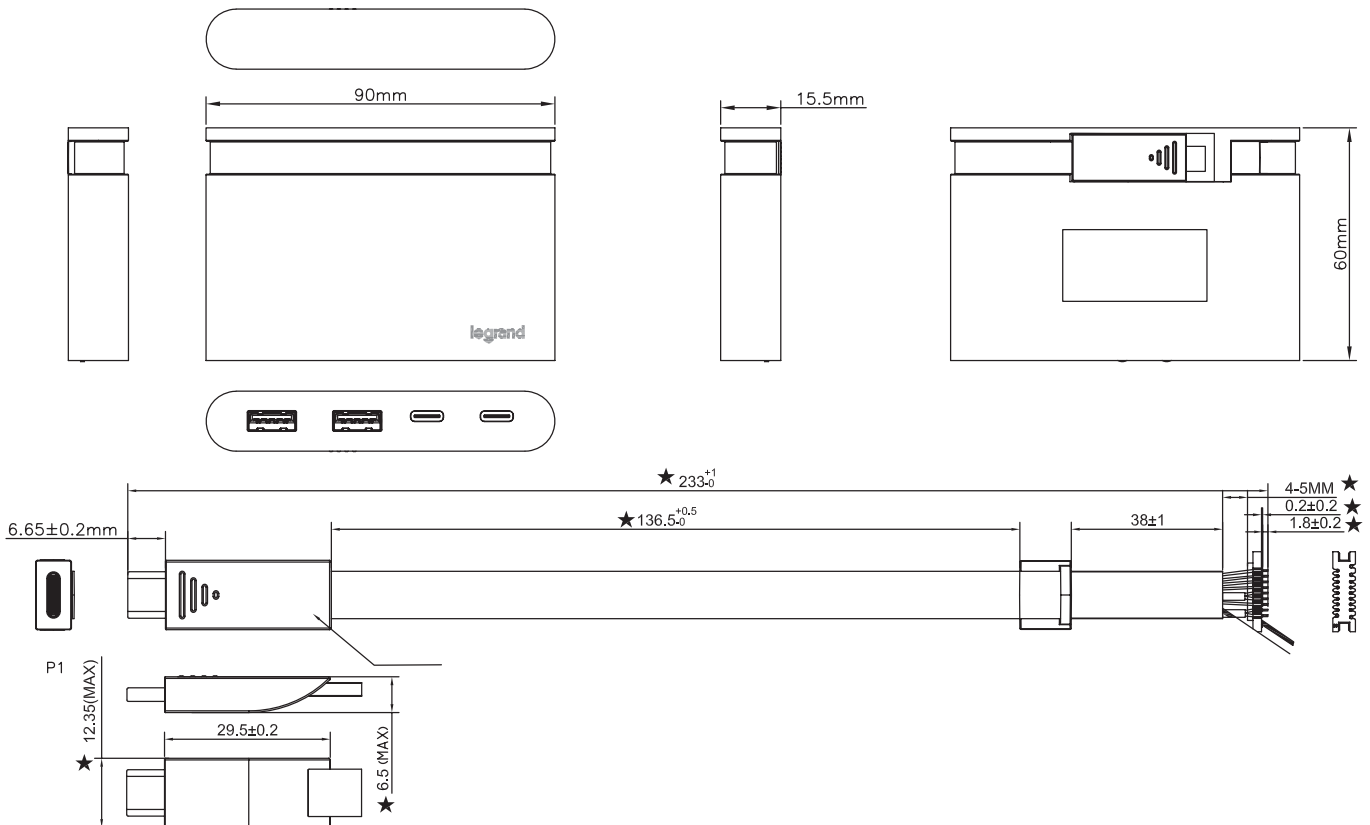

DATA SHEET

SPECIFICATIONS:

USB-C Hub with USB-A, USB-C and Power Delivery

ELECTRICAL SPECIFICATIONS:

- USB-C Power Delivery: 100W max
- 1.6A max output for 2 USB-A & 1 USB-C downstream ports when USB-C PD Power Adapter connected
- Max output depends on host when USB-C PD Power Adapter is not connected

PHYSICAL CHARACTERISTICS:

- Dimensions (HxWxL): 15.5mmH x 90mmW x 60mmL
  (0.61 inch H x 3.54 inch W x 2.36 inch L)
- Cable Dimensions (HxWxL): 6.5mmH x 12.35mmW x 166mmL
  (0.26 inch H x 0.49 inch W x 6.54 inch L)
- Certifications: FCC, CE

PHYSICAL SPECIFICATIONS:

- Operating Temperature: 0°C to 45°C
- Storage Temperature: -10°C to 70°C
- Operating Humidity: 10% to 85% RH
- Storage Humidity: 5% to 90% RH

C2G®
A brand of **legrand**

Great King Street North
Birmingham, West Midlands B19 2LF
UK Phone (0)800 328 2916
EMEA Phone +44 (0)1952 677300
www.c2g.com/uk

Follow Us